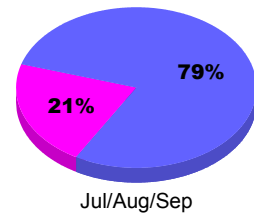

Membership Results
2010-2011

Membership
2009-2010

Month	Net Memb Goal	Actual New Memb	Actual Dropped Memb	Gain/Loss of Memb	Gain/Loss of Memb
Jul/Aug/Sep	12	28	-54	-26	15
Totals	12	28	-54	-26	15

Membership Results 2010-2011

Goal, New, Dropped, Gain/Loss

Comparison of Membership Gain/Loss

Current Year Compared to the Previous Year

Gender Comparison 2010-2011

■ Male ■ Female