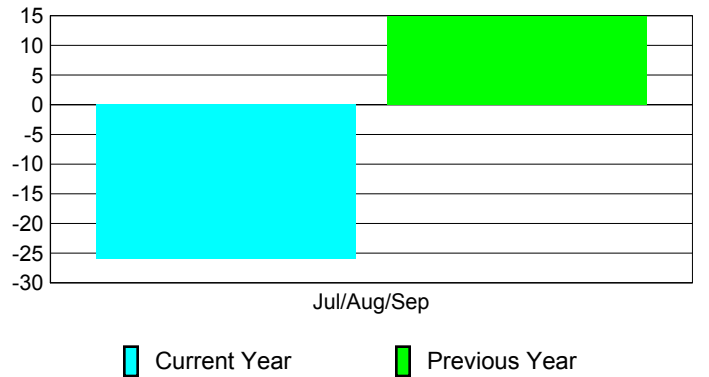

Comparison of Membership Gain/Loss

Current Year Compared to the Previous Year