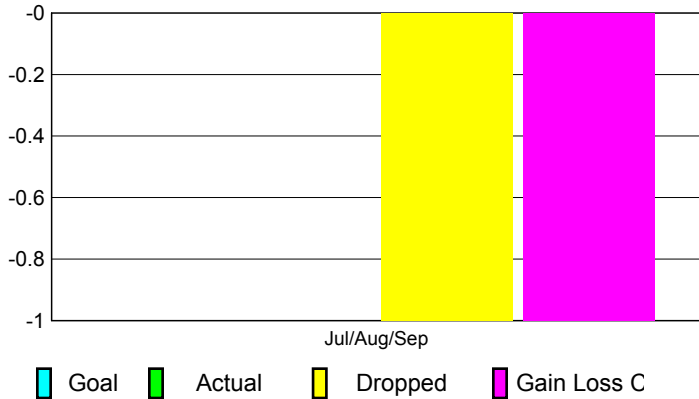

2010-2011 GMT Reports for District (or Undistricted) **District 105 A**

GMT: HOWARD PATRICK LEE

Location: ENGLAND

GMT CA: 4

CLUBS

Club Results
2010-2011

Clubs
2009-2010

Month	New Club Goal	Actual New Clubs	Actual Dropped Clubs	Gain/Loss of Clubs	Gain/Loss of Clubs
Jul/Aug/Sep	0	0	-1	-1	0
Totals	0	0	-1	-1	0

Club Results 2010-2011

Goal, New, Dropped, Gain/Loss

Comparison of Club Gain/Loss

Current Year Compared to the Previous Year

YTD Status Quo Clubs 2010-2011

Status Quo Clubs Compared to Status Quo Members

MEMBERSHIP