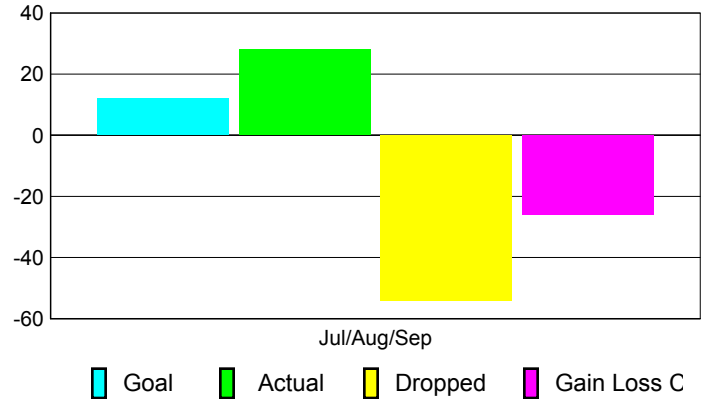

Membership Results 2010-2011

Goal, New, Dropped, Gain/Loss